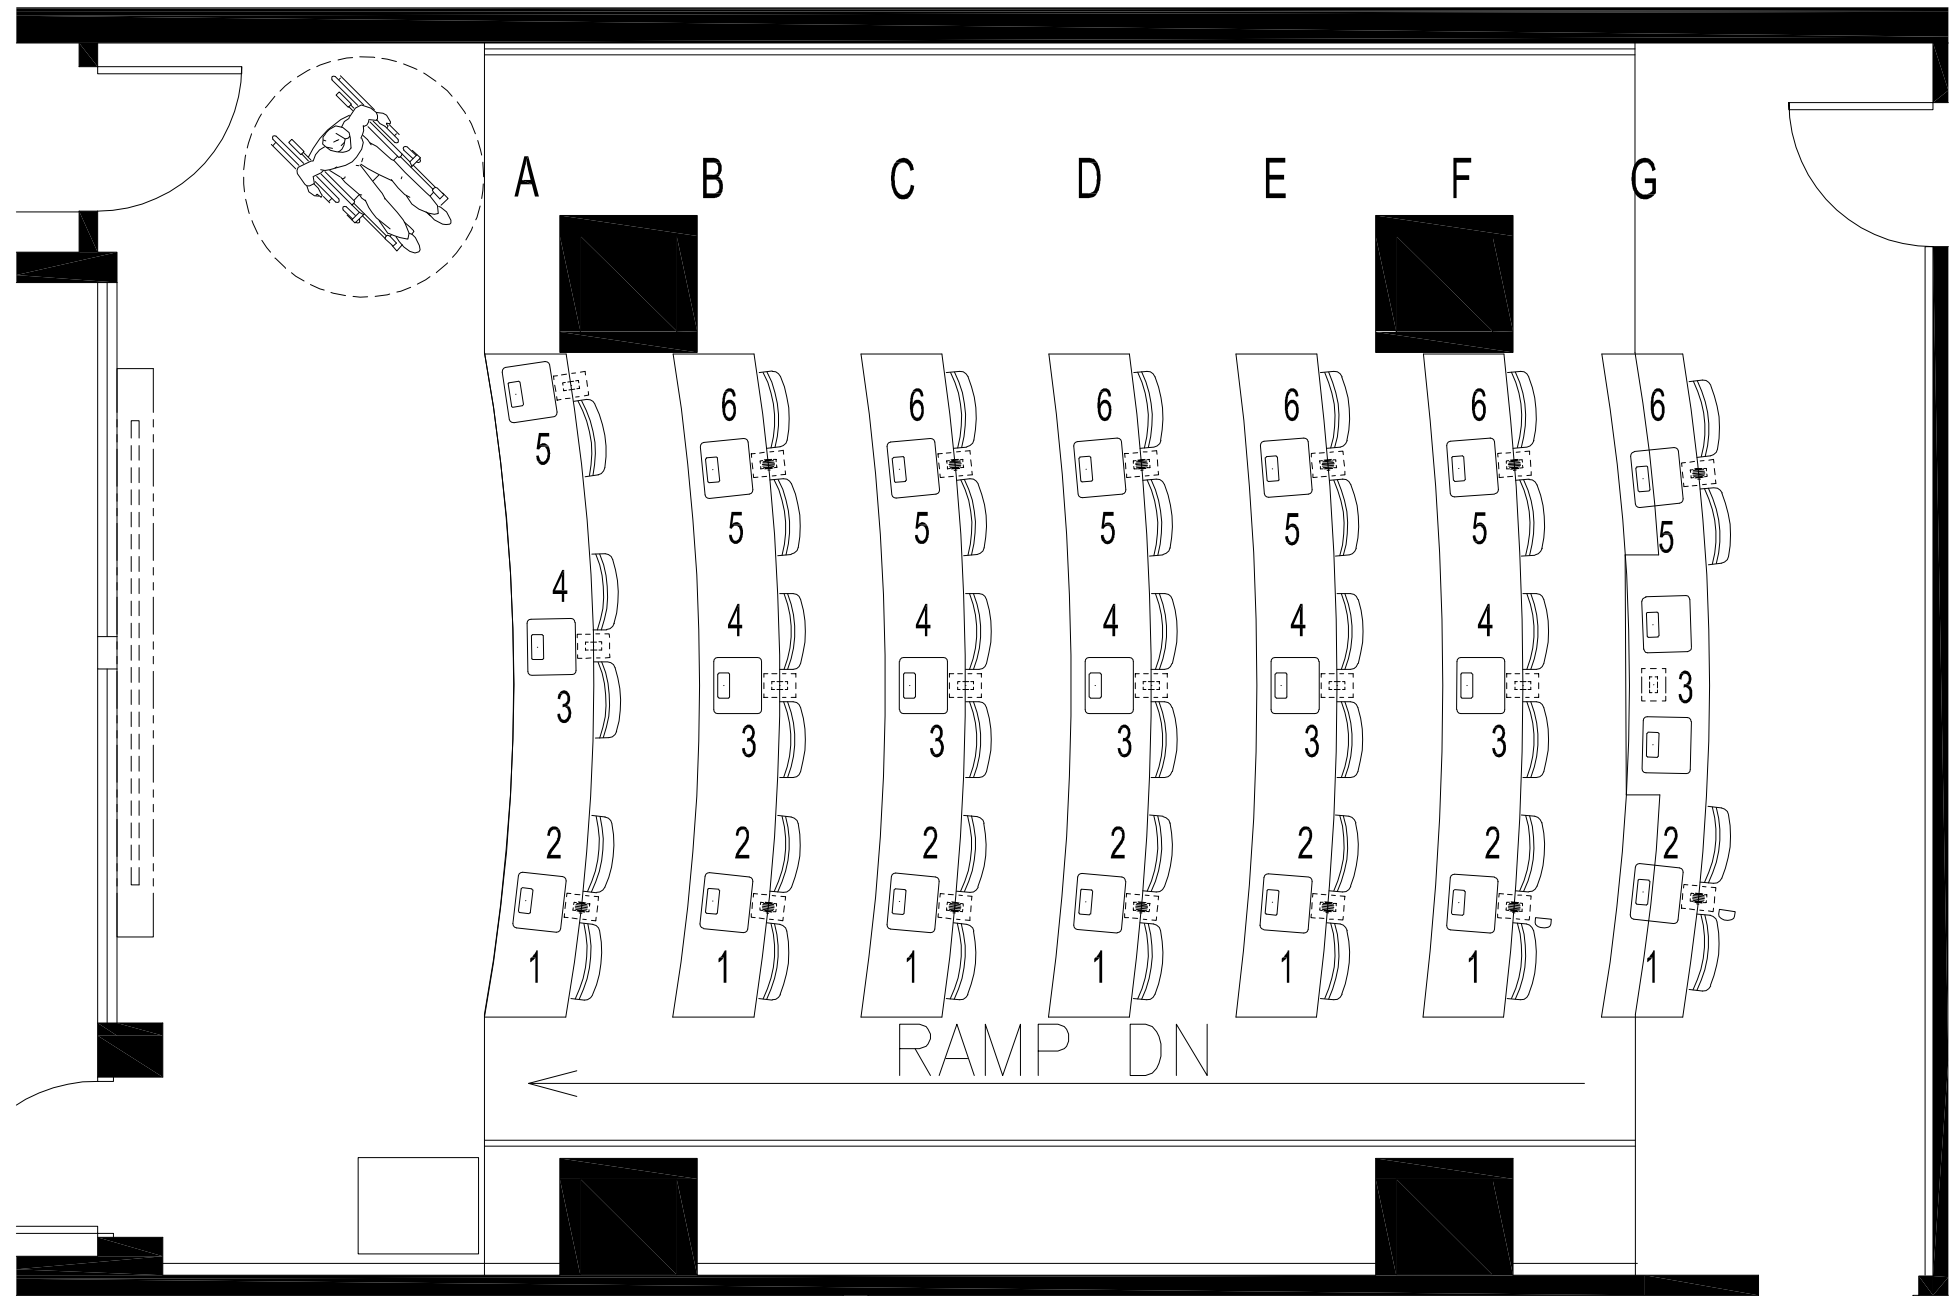

A 1	
A 2	
A 3	
A 4	
A 5	

F 1	
F 2	
F 3	
F 4	
F 5	
F 6	

B 1	
B 2	
B 3	
B 4	
B 5	
B 6	

G 1	
G 2	
G 3	
G 5	
G 6	

C 1	
C 2	
C 3	
C 4	
C 5	
C 6	

D 1	
D 2	
D 3	
D 4	
D 5	
D 6	

E 1	
E 2	
E 3	
E 4	
E 5	
E 6	

The University of Texas at Austin

JACKSON SCHOOL OF GEOSCIENCE
JGB (0202)
FLOOR: SECOND FLOOR (02)

40 TOTAL SEATS
DATE: 08/09/2021
SCALE: N/A

JGB 2.202